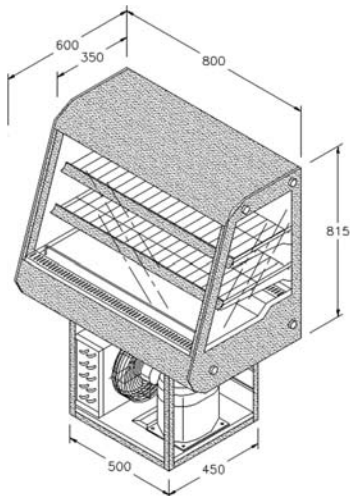

KOLDTECH
The Technology of Excellence

ISOMETRIC

FRONT VIEW

C - CT - R8

ISOMETRIC

FRONT VIEW

C - CT - H8

C - CT - A8

STANDARD FEATURES

Construction	Tough, hygienic construction, with the choice of refrigerated, warm or ambient models to suit your application. Contemporary design with slanted front glass and light to visibly display your product. Charcoal power coat finish.
Glass	Double glazed reflective glass panels side and front with front panel heated.
Doors	Rear sliding glass door with mirror film to enhance product visibility.
Refrigerated unit	Reliable, self-contained system, designed to be installed on top of the counter. Refrigerated model has condensing unit extended under the counter to maximise product display space. Fitted with condensate evaporator, no drain connection required. CFC free R134a refrigerant
Heated unit	Keep product fresh without excessive drying with unique moisture retention and holding system. Water pan is easily removable for cleaning.
Controller	Microprocessor controlled with digital thermometer display.
Shelves	Complete with 2 adjustable wire shelves.
Optional extra	Stainless steel exterior or choice of exterior powder coated paint to enhance your store color profile. Square front glass instead of slanted. Rear double glazed reflective sliding door with mirror film.

TECHNICAL DATA

Model number	C-CT-R8	C-CT-H8	C-CT-A8
Dimension L x D x H (cms)	80 x 60 x 126.5	80 x 60 x 81.5	80 x 60 x 81.5
Temperature range	2°C to 5°C	35°C to 80°C	Ambient
Power supply	220 / 50 / 1 Ph	220 / 50 / 1 Ph	220 / 50 / 1 Ph