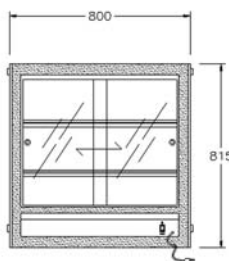

KOLDTECH
The Technology of Excellence

ISOMETRIC

FRONT VIEW

C - CT - R8

ISOMETRIC

FRONT VIEW

C - CT - H8

C - CT - A8

STANDARD FEATURES

Construction	Tough, hygienic construction, with the choice of refrigerated, warm or ambient models to suit your application. Contemporary design with slanted front glass and light to visibly display your product. Charcoal power coat finish.
Glass	Double glazed reflective glass panels side and front with front panel heated.
Doors	Rear sliding glass door with mirror film to enhance product visibility.
Refrigerated unit	Reliable, self-contained system, designed to be installed on top of the counter. Refrigerated model has condensing unit extended under the counter to maximise product display space. Fitted with condensate evaporator, no drain connection required. CFC free R134a refrigerant
Heated unit	Keep product fresh without excessive drying with unique moisture retention and holding system. Water pan is easily removable for cleaning.
Controller	Microprocessor controlled with digital thermometer display.
Shelves	Complete with 2 adjustable wire shelves.
Optional extra	Stainless steel exterior or choice of exterior powder coated paint to enhance your store color profile. Square front glass instead of slanted. Rear double glazed reflective sliding door with mirror film.

TECHNICAL DATA

Model number	C-CT-R8	C-CT-H8	C-CT-A8
Dimension L x D x H (cms)	80 x 60 x 126.5	80 x 60 x 81.5	80 x 60 x 81.5
Temperature range	2°C to 5°C	35°C to 80°C	Ambient
Power supply	220 / 50 / 1 Ph	220 / 50 / 1 Ph	220 / 50 / 1 Ph