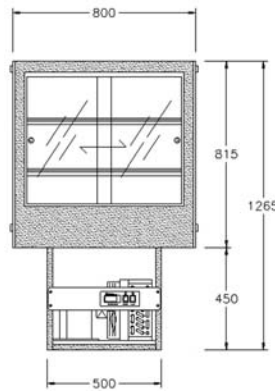

KOLDTECH
The Technology of Excellence

ISOMETRIC

FRONT VIEW

C - CT - R8

ISOMETRIC

FRONT VIEW

C - CT - H8

C - CT - A8

STANDARD FEATURES

Construction	Tough, hygienic construction, with the choice of refrigerated, warm or ambient models to suit your application. Contemporary design with slanted front glass and light to visibly display your product. Charcoal power coat finish.
Glass	Double glazed reflective glass panels side and front with front panel heated.
Doors	Rear sliding glass door with mirror film to enhance product visibility.
Refrigerated unit	Reliable, self-contained system, designed to be installed on top of the counter. Refrigerated model has condensing unit extended under the counter to maximise product display space. Fitted with condensate evaporator, no drain connection required. CFC free R134a refrigerant
Heated unit	Keep product fresh without excessive drying with unique moisture retention and holding system. Water pan is easily removable for cleaning.
Controller	Microprocessor controlled with digital thermometer display.
Shelves	Complete with 2 adjustable wire shelves.
Optional extra	Stainless steel exterior or choice of exterior powder coated paint to enhance your store color profile. Square front glass instead of slanted. Rear double glazed reflective sliding door with mirror film.

TECHNICAL DATA

Model number	C-CT-R8	C-CT-H8	C-CT-A8
Dimension L x D x H (cms)	80 x 60 x 126.5	80 x 60 x 81.5	80 x 60 x 81.5
Temperature range	2°C to 5°C	35°C to 80°C	Ambient
Power supply	220 / 50 / 1 Ph	220 / 50 / 1 Ph	220 / 50 / 1 Ph