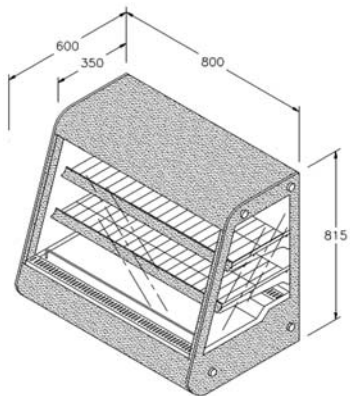

KOLDTECH
The Technology of Excellence

ISOMETRIC

FRONT VIEW

C - CT - R8

ISOMETRIC

FRONT VIEW

C - CT - H8

C - CT - A8

STANDARD FEATURES

Construction	Tough, hygienic construction, with the choice of refrigerated, warm or ambient models to suit your application. Contemporary design with slanted front glass and light to visibly display your product. Charcoal power coat finish.
Glass	Double glazed reflective glass panels side and front with front panel heated.
Doors	Rear sliding glass door with mirror film to enhance product visibility.
Refrigerated unit	Reliable, self-contained system, designed to be installed on top of the counter. Refrigerated model has condensing unit extended under the counter to maximise product display space. Fitted with condensate evaporator, no drain connection required. CFC free R134a refrigerant
Heated unit	Keep product fresh without excessive drying with unique moisture retention and holding system. Water pan is easily removable for cleaning.
Controller	Microprocessor controlled with digital thermometer display.
Shelves	Complete with 2 adjustable wire shelves.
Optional extra	Stainless steel exterior or choice of exterior powder coated paint to enhance your store color profile. Square front glass instead of slanted. Rear double glazed reflective sliding door with mirror film.

TECHNICAL DATA

Model number	C-CT-R8	C-CT-H8	C-CT-A8
Dimension L x D x H (cms)	80 x 60 x 126.5	80 x 60 x 81.5	80 x 60 x 81.5
Temperature range	2°C to 5°C	35°C to 80°C	Ambient
Power supply	220 / 50 / 1 Ph	220 / 50 / 1 Ph	220 / 50 / 1 Ph