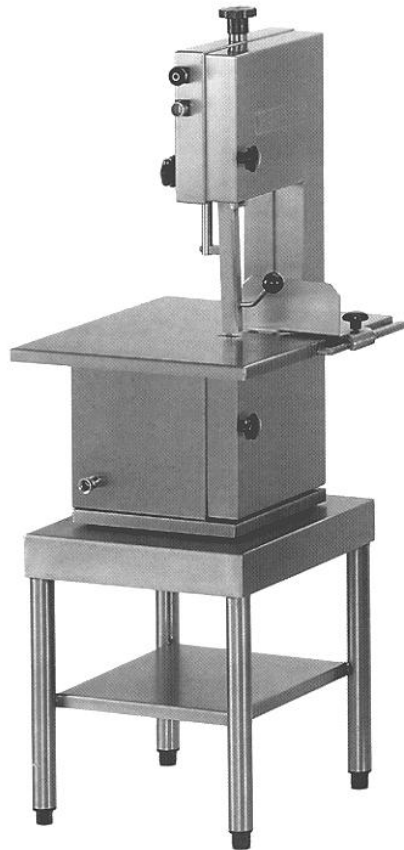

## Meat Saw MS-23 E

With fixed table:

Cutting clearance / height: 230mm

cutting clearance / width: 200mm

Blade dimensions: 1750 x 16 mm

Completely made of stainless steel

Carriage

Gauge plate

Electric motor brake with overload protection  
including 1 universal blade

Power supply 400/50/3 N