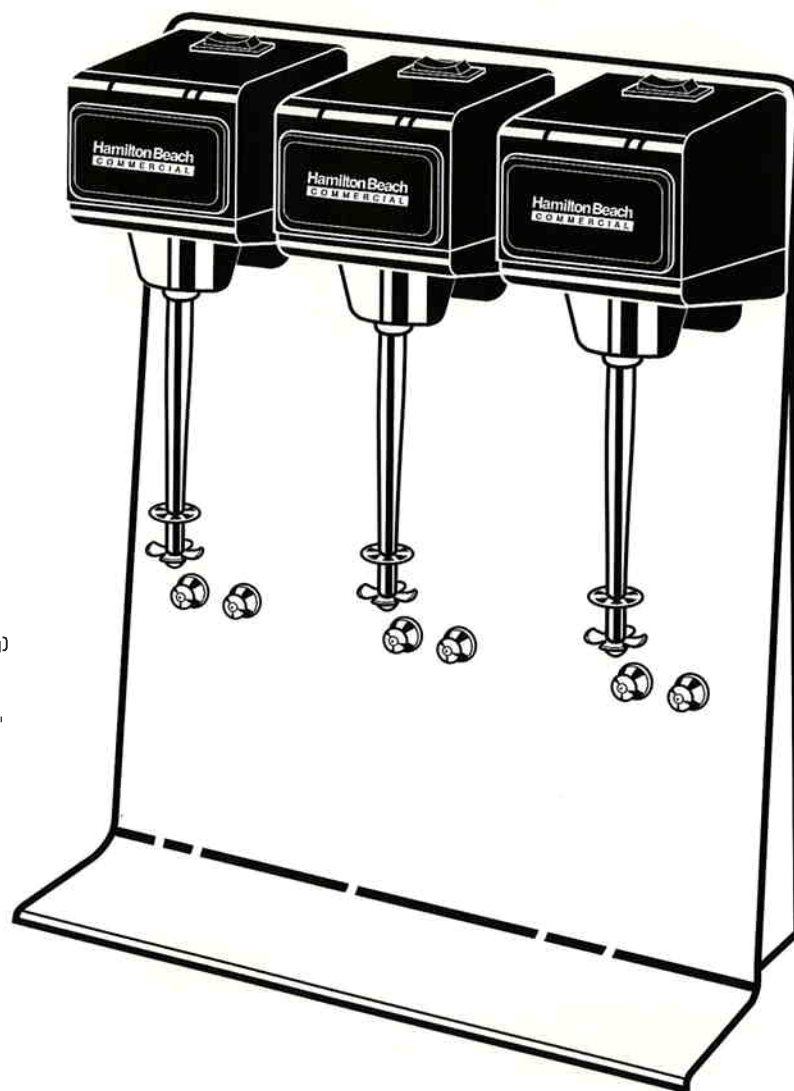

### Weight:

26 Lbs.

29 Lbs. (Shipping)

### Dimensions:

Unit Width: 16 1/4"

Unit Depth: 7 7/8"

Unit Height: 20"