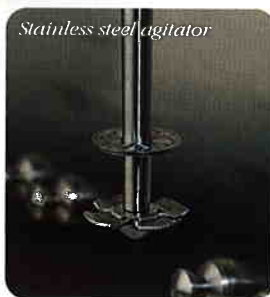

Industry's Best Warranty...

Provides the protection that only the best can offer.

The proven standard in commercial drink mixers.

Stainless steel agitator

Automatic motor activator