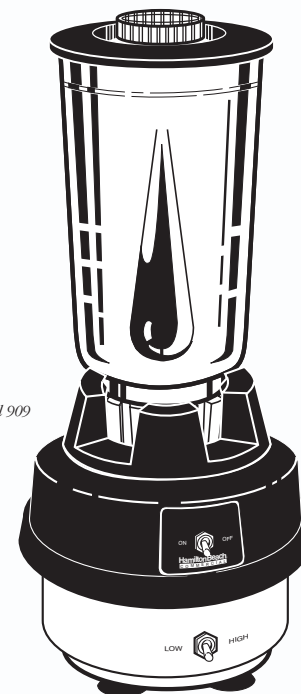

Container...

Model 908 is equipped with a break-resistant 44 ounce polycarbonate container with easy-to-read graduated measurement marks and an easy-grip handle.

Model 909 features a 32 ounce durable stainless steel container with a snug fitting, two-piece vinyl lid.

Controls:

Separate switches for On/Off and Hi/Low

Containers:

44 Ounce Polycarbonate Container (Model 908)

32 Ounce Stainless Steel Container (Model 909)

Motor:

3/8 Hp.

Electrical:

120 Volts, 60 Hz.

3.0 Amps

Weight:

8 lbs.

9.0 lbs (Shipping)

Dimensions:

Unit Width: 6"

Base Height: 5³/₈"

Container Height: 9"

Model 908

Model 909

SHIPPING INFORMATION:

Model	Case Pack Ea.	Case Cube
908	1	0.6346'
909	1	0.6346'

Hamilton Beach
COMMERCIAL

Hamilton Beach Commercial
4421 Waterfront Drive
Glen Allen, VA 23060
800-572-3331 / Fax 800-851-3331
www.commercial.hamiltonbeach.com