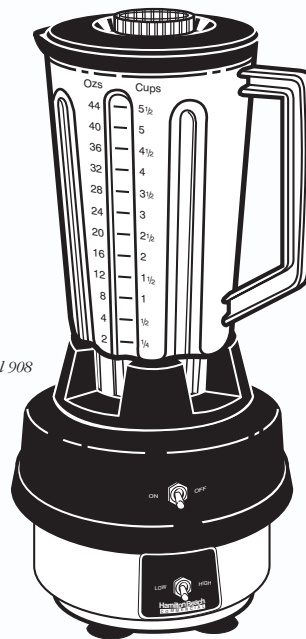

Controls:

Separate switches for On/Off and Hi/Low

Containers:

44 Ounce Polycarbonate Container (Model 908)

32 Ounce Stainless Steel Container (Model 909)

Motor:

3/8 Hp.

Electrical:

120 Volts, 60 Hz.

3.0 Amps

Weight:

8 lbs.

9.0 lbs (Shipping)

Dimensions:

Unit Width: 6"

Base Height: 5³/₈"

Container Height: 9"

Model 908

Model 909

SHIPPING INFORMATION:

Model	Case Pack Ea.	Case Cube
908	1	0.6346'
909	1	0.6346'

Hamilton Beach
COMMERCIAL

Hamilton Beach Commercial
4421 Waterfront Drive
Glen Allen, VA 23060
800-572-3331 / Fax 800-851-3331
www.commercial.hamiltonbeach.com